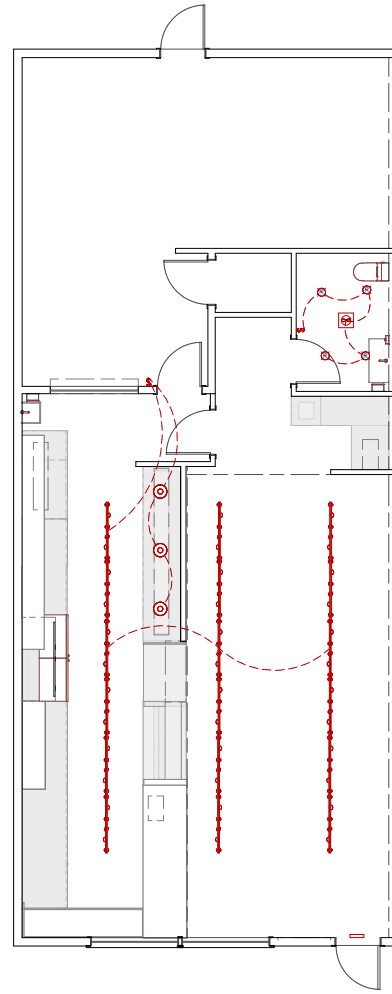

PROPOSED FLOOR PLAN  
SCALE: 1/4" = 1'0"

ELECTRICAL PLAN  
SCALE: 1/4" = 1'0"

### F & B EQUIPMENT LIST

TAG	DESCRIPTION
①	DRY STORAGE WIRED METAL SHELVING
②	3 COMPARTMENT DISH WASHING STATION
③	CONVECTION OVEN/ELECTRIC
④	GAS FLOOR FRYER
⑤	GRIDDLE, GAS, COUNTERTOP
⑥	RANGE, STOCK POT, GAS
⑦	FOOD PREP S/S STATION WITH SINK
⑧	FOOD PREP S/S STATION WITH UNDER COUNTER REF.
⑨	FOOD PREP S/S STATION WITH UNDER COUNTER STORAGE AND UPPER SHELVING
⑩	CARVING/SANDWICH STATIONS
⑪	DELI REF.
⑫	BEVERAGE REF.
⑬	PASTRY GLASS DISPLAY
⑭	ICE MAKER

WHITE RETRO DINER TABLE

BLACK SIDE CHAIR

FOOD & BEVERAGE SERVICE AREA  
REAR VIEW

FOOD & BEVERAGE SERVICE AREA  
LEFT VIEW

FOOD & BEVERAGE SERVICE AREA  
FRONT VIEW

FOOD & BEVERAGE SERVICE AREA  
LEFT VIEW

DATE:

2/10/2023

SCALE:

1/4" = 1'0"

SHEET:

ID 2.1

BEVERAGE STATION  
REAR VIEW

BEVERAGE STATION  
RIGHT VIEW