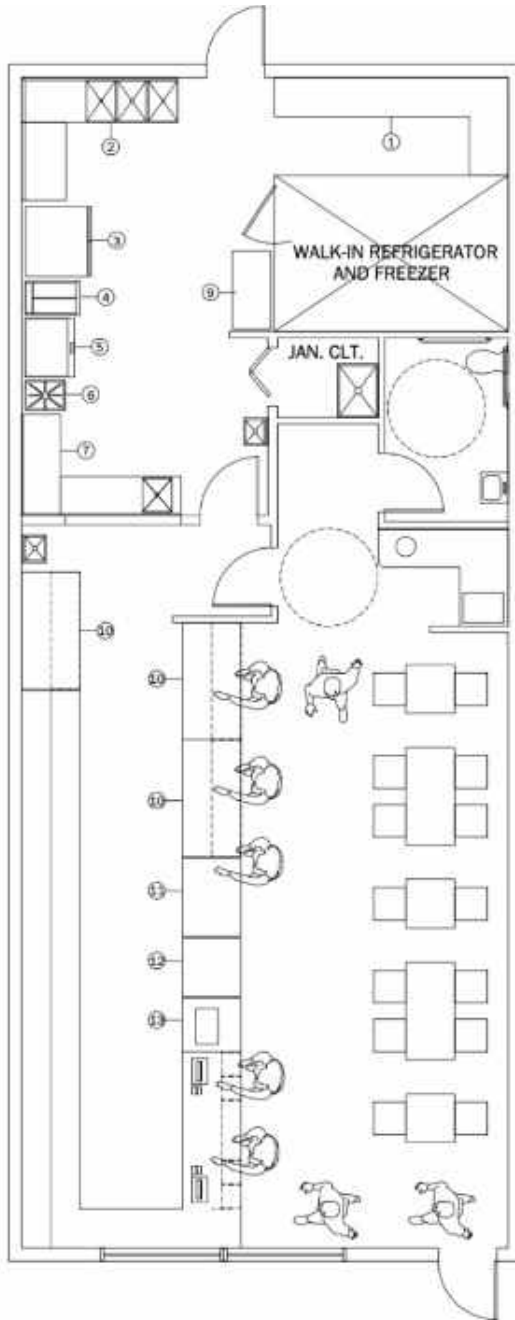

PROPOSED FLOOR PLAN  
SCALE: 1/4" = 1'0"

ELECTRICAL PLAN  
SCALE: 1/4" = 1'0"

### F & B EQUIPMENT LIST

TAG	DESCRIPTION
①	DRY STORAGE WIRED METAL SHELVING
②	3 COMPARTMENT DISH WASHING STATION
③	CONVECTION OVEN/ELECTRIC
④	GAS FLOOR FRYER
⑤	GRIDDLE, GAS, COUNTERTOP
⑥	RANGE, STOCK POT, GAS
⑦	FOOD PREP S/S STATION WITH SINK
⑧	FOOD PREP S/S STATION WITH UNDER COUNTER REF.
⑨	FOOD PREP S/S STATION WITH UNDER COUNTER STORAGE AND UPPER SHELVING
⑩	CARVING/SANDWICH STATIONS
⑪	DELI REF.
⑫	BEVERAGE REF.
⑬	PASTRY GLASS DISPLAY
⑭	ICE MAKER

DINING AREA  
REAR VIEW

DINING AREA  
RIGHT VIEW

DINING AREA  
FRONT VIEW

DINING AREA  
LEFT VIEW

BENJAMIN MOORE  
HERITAGE RED (HC-181)

SHERWIN WILLIAMS  
TRICORN BLACK (SW 6258)

1' X 1' FLOOR TILE

1' X 1' FLOOR TILE

WHITE RETRO DINER TABLE

BLACK SIDE CHAIR

FOOD & BEVERAGE SERVICE AREA  
REAR VIEW

FOOD & BEVERAGE SERVICE AREA  
LEFT VIEW

FOOD & BEVERAGE SERVICE AREA  
FRONT VIEW

FOOD & BEVERAGE SERVICE AREA  
LEFT VIEW